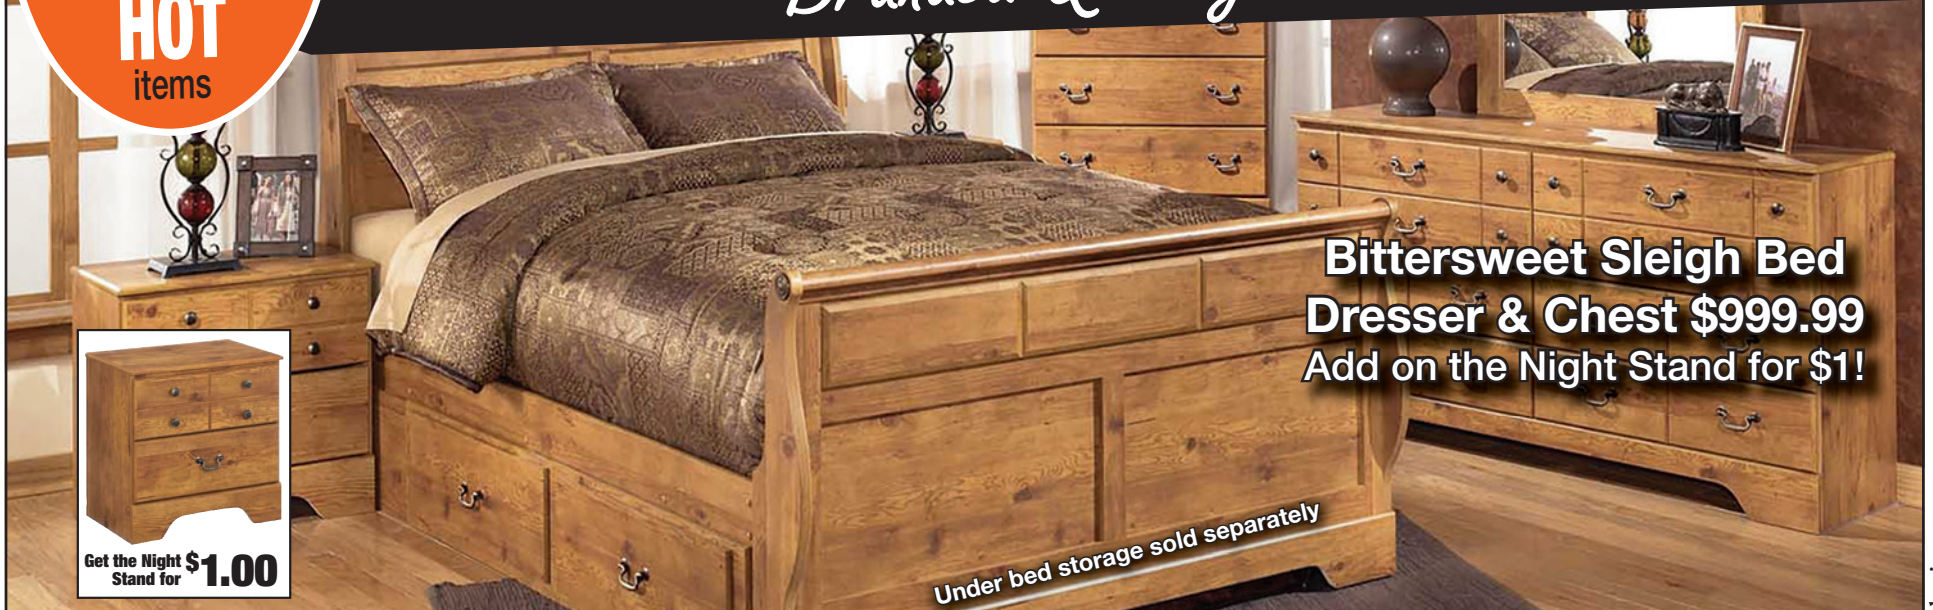

DOLLARdays

LET YOUR DOLLAR GO FURTHER DEALS

check out our
HOT
items

Branded Quality at Unbranded Prices