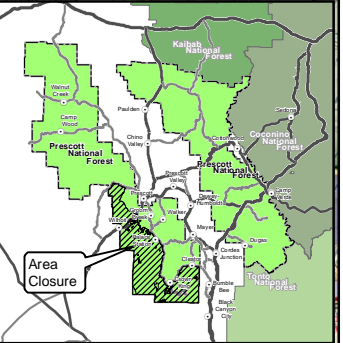

Iron Springs Road

Senator Highway

Crown King Road

Exhibit A
Order No. 09-248
Prescott National Forest
Area Closure

 Area Closure

20C

20A

CASTLE CREEK

WILDNESS